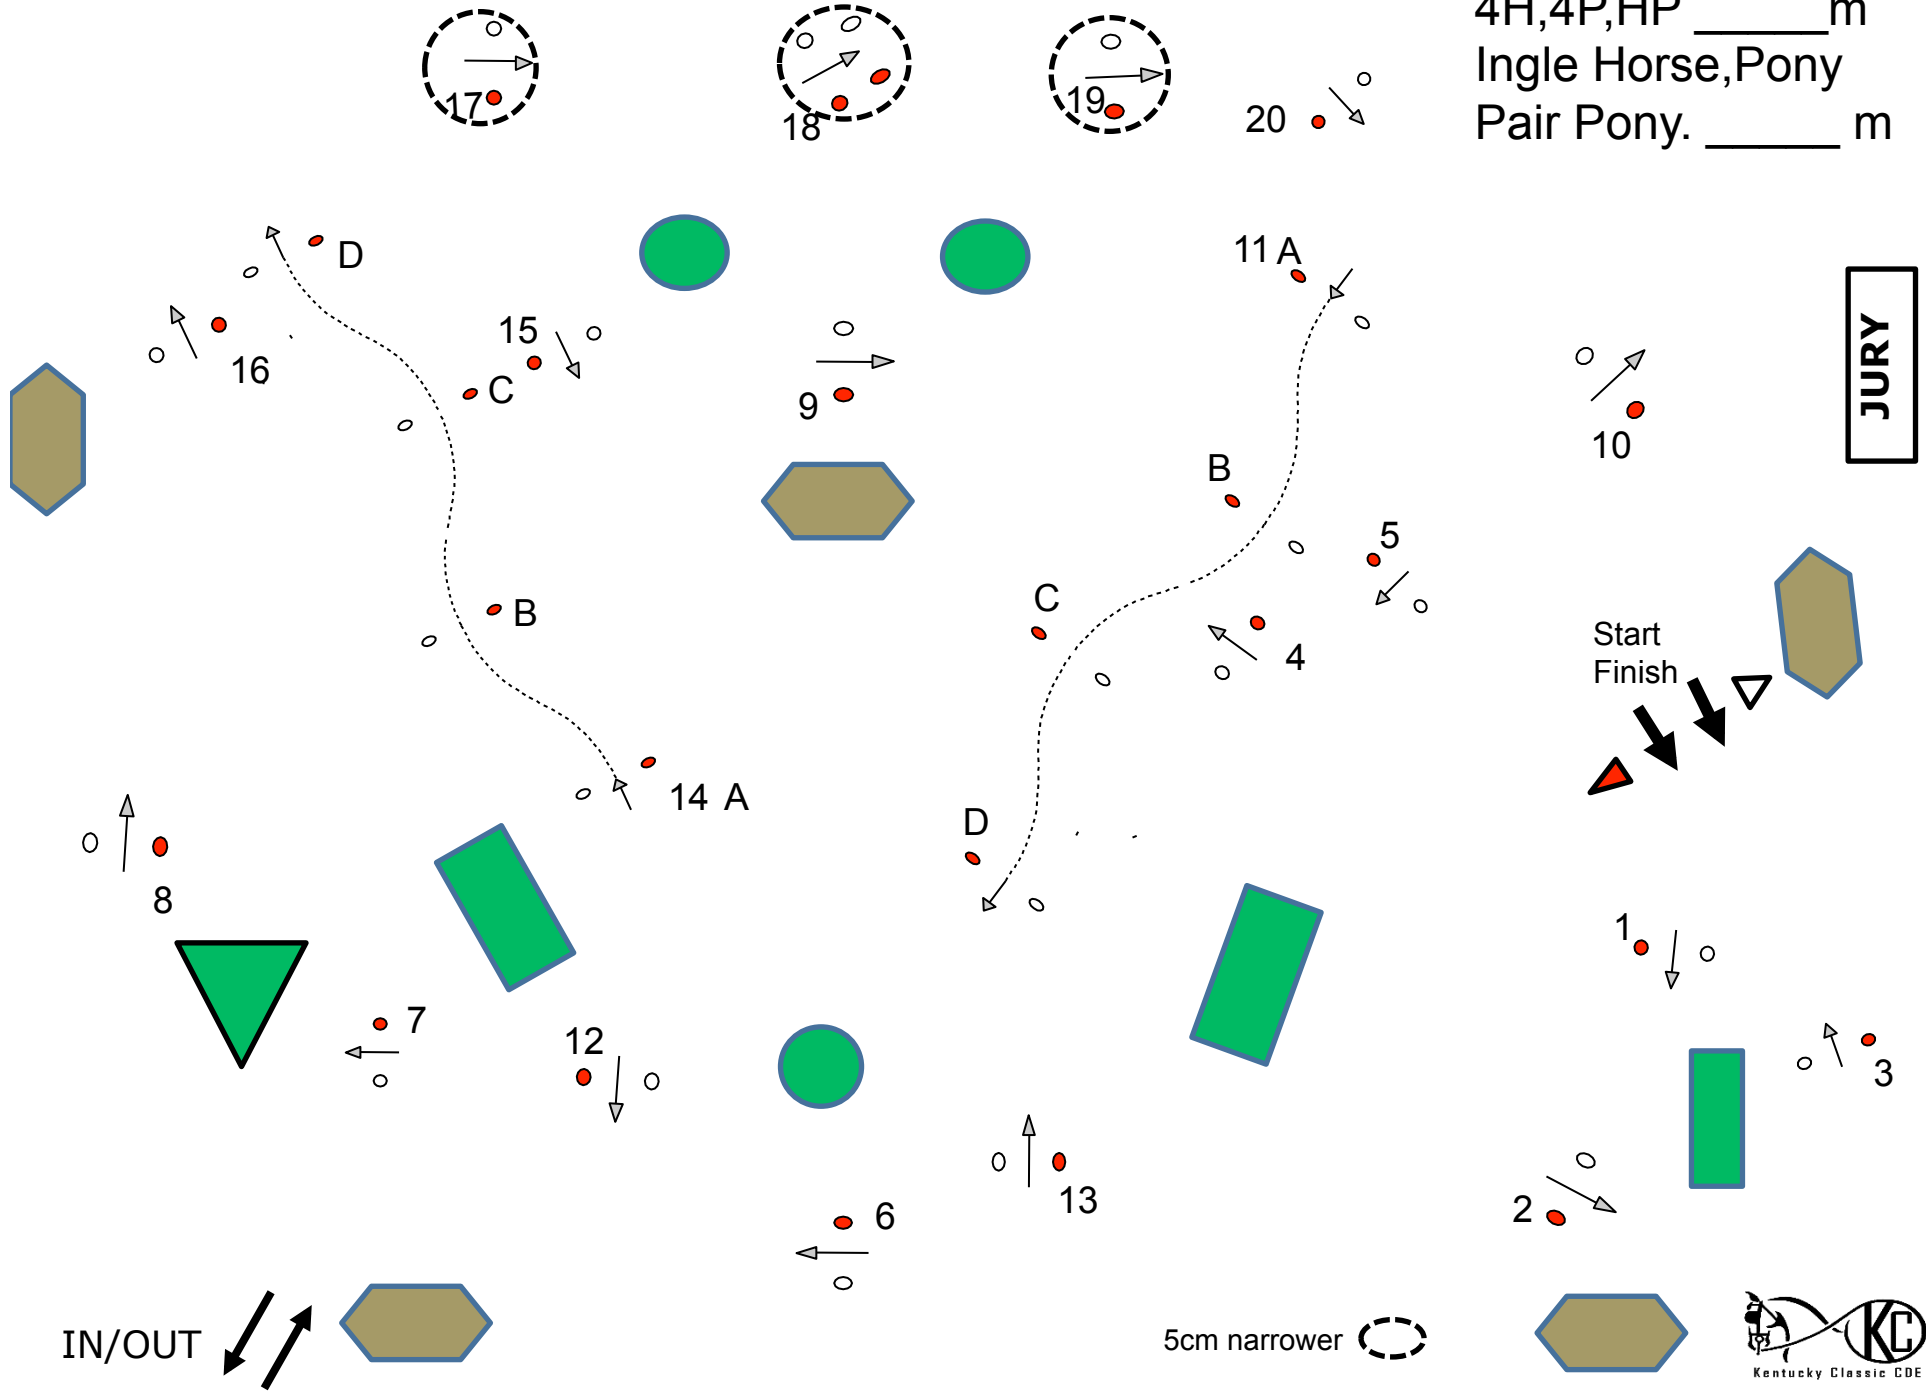

4H,4P,HP _____m
 Ingle Horse,Pony
 Pair Pony. _____m

JURY

Start
Finish

IN/OUT

5cm narrower

TIMETABLE

CONES SPEEDS, DISTANCES AND TIMES

	Distance in m	Speed in m/min	Speed in km/h	Time (HH:MM:SS)	Time (sec)	Width in cm	
PRELIMINARY SINGLES	675	200	12.00	:3:23	203		
PRELIMINARY HORSE PAIRS	720	200	12.00	:3:36	216		
INTER SINGLES AND PAIR PON	675	220	13.20	:3:05	185		
INTER PAIR HORSE	720	220	13.20	:3:17	197		
INTER PONY TEAM	720	210	12.60	:3:26	206		
FEI 1* SINGLE HORSE	675	250	15.00	:2:42	162		
FEI 1* PAIR HORSE	720	250	15.00	:2:53	173		
FEI 2* SINGLE PONY	675	260	15.60	:2:36	156		
FEI 2* SINGLE HORSE	675	250	15.00	:2:42	162		
FEI 2* PAIR HORSE	720	250	15.00	:2:53	173		
FEI 2* HORSE TEAM	720	240	14.40	:3:00	180		
PRELIMINARY PAIR PONY	675	200	12.00	:3:23	203		
FEI 2* PAIR PONY	675	250	15.00	:2:42	162		